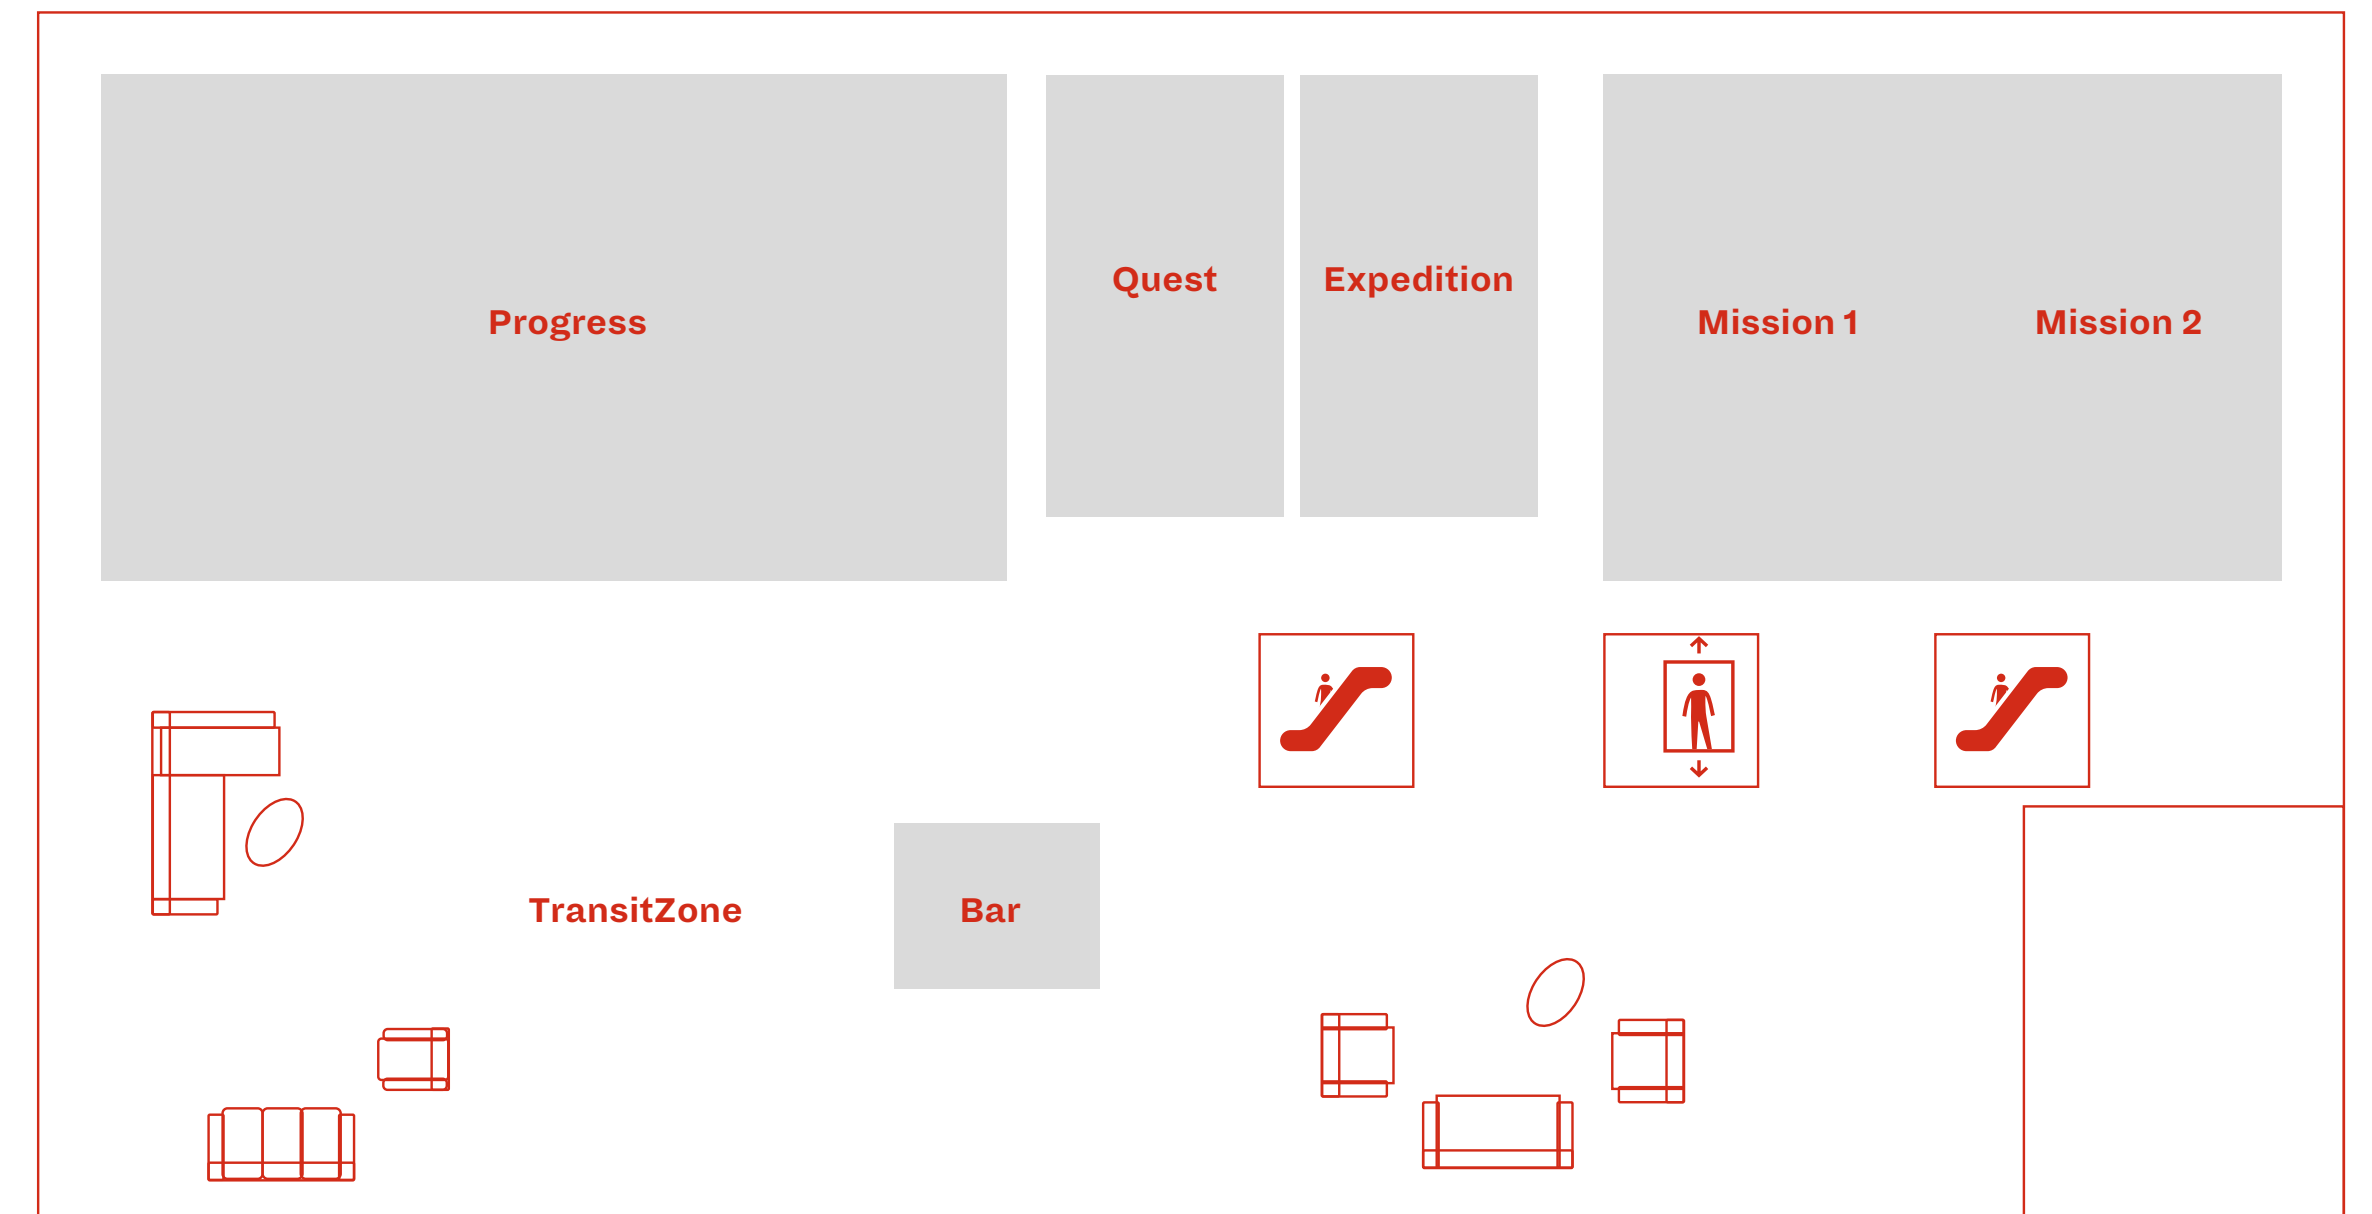

Supernova

★★★★☆ 8/10

Pleasant collaboration with staff
Anja Verhoef, Consumentenbond

[View all reviews →](#)

Facts & Figures

- Five spacious conference rooms
- TransitZone: a multifunctional foyer for networking, food service and exhibition
- All spaces are close to each other
- Capacity up to 440 participants in the largest room
- One accountmanager in the preliminary stage
- Easy plug & play technology
- Personal digital branding
- Excellent catering, fresh, healthy and sustainable
- 4.300 parking spots
- Nearby Utrecht Central Station and 30 minutes away from Schiphol Airport

Map Supernova

Organise your event at Jaarbeurs

Contact us to learn more about the options in Supernova.

[Contact us →](#)

[Request a quotation →](#)

[More information →](#)