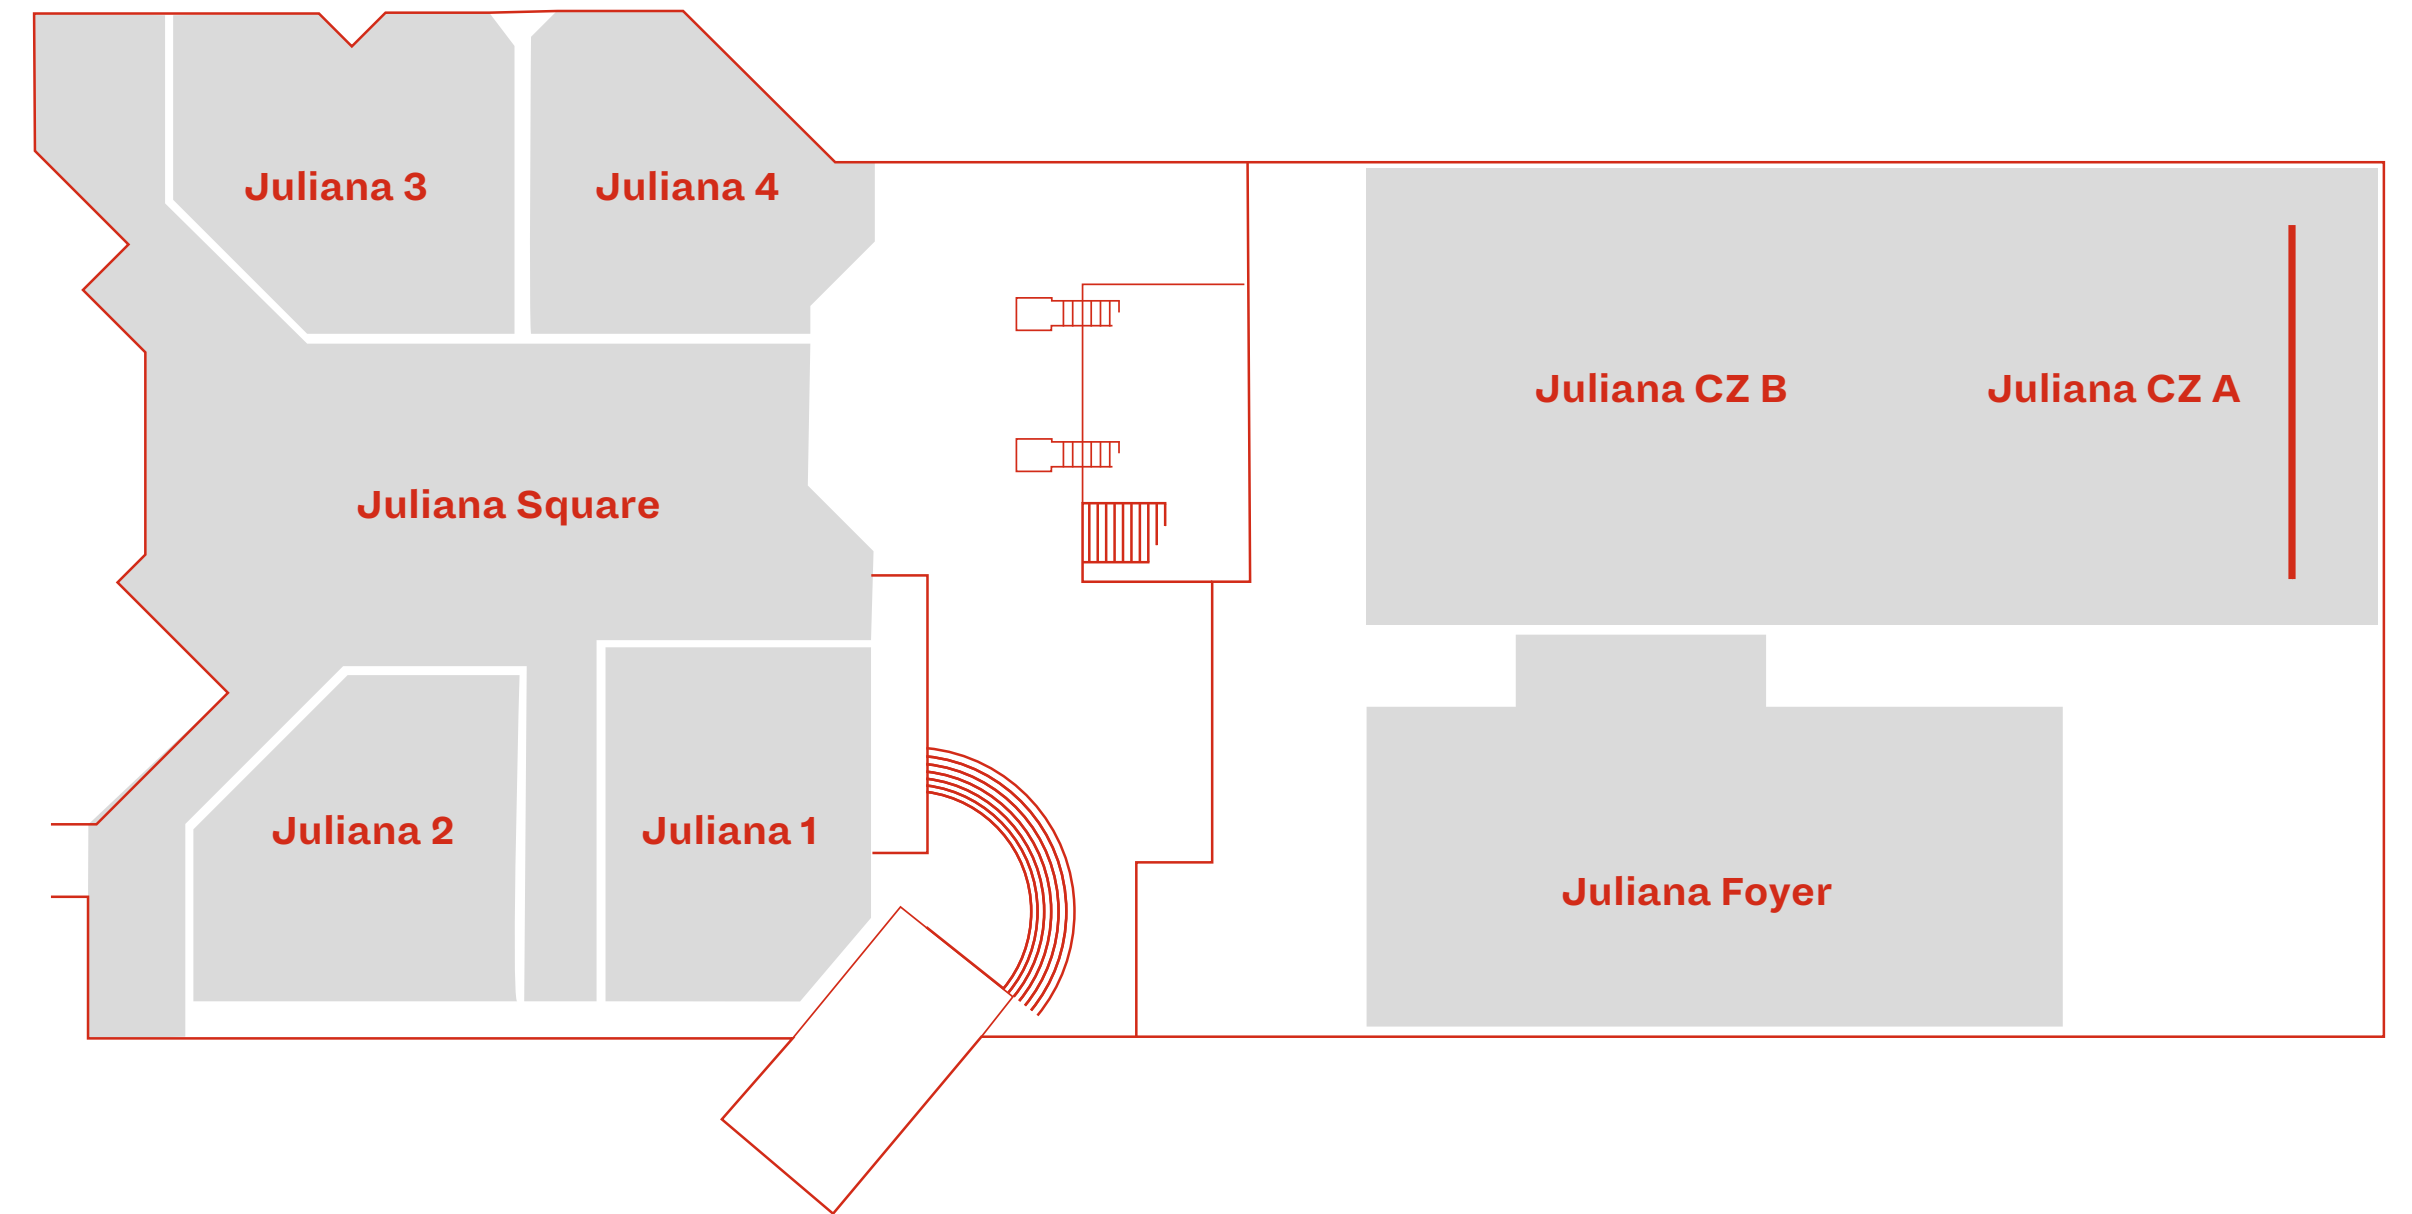

★★★★☆ 8/10

Very nice company to work with.
bureau-prevents

[View all reviews →](#)

Facts & Figures

- 1 plenary conference room and 4 session rooms
- 2 foyers: ideal for catering, networking and exhibitions
- All spaces are situated closely together
- Located separately ensuring exclusivity
- Capacity up to 450 guests
- One account manager in the preliminary stage
- Excellent catering, fresh, healthy, and sustainable
- 4.300 parking spots
- Nearby Utrecht Central Station and 30 minutes away from Schiphol Airport
- 100 years of expertise

Map Juliana Area

Organise your event at Jaarbeurs

Contact us to learn more about the options in the Juliana Area.

[Contact us →](#)

[Request a quotation →](#)

[More information →](#)