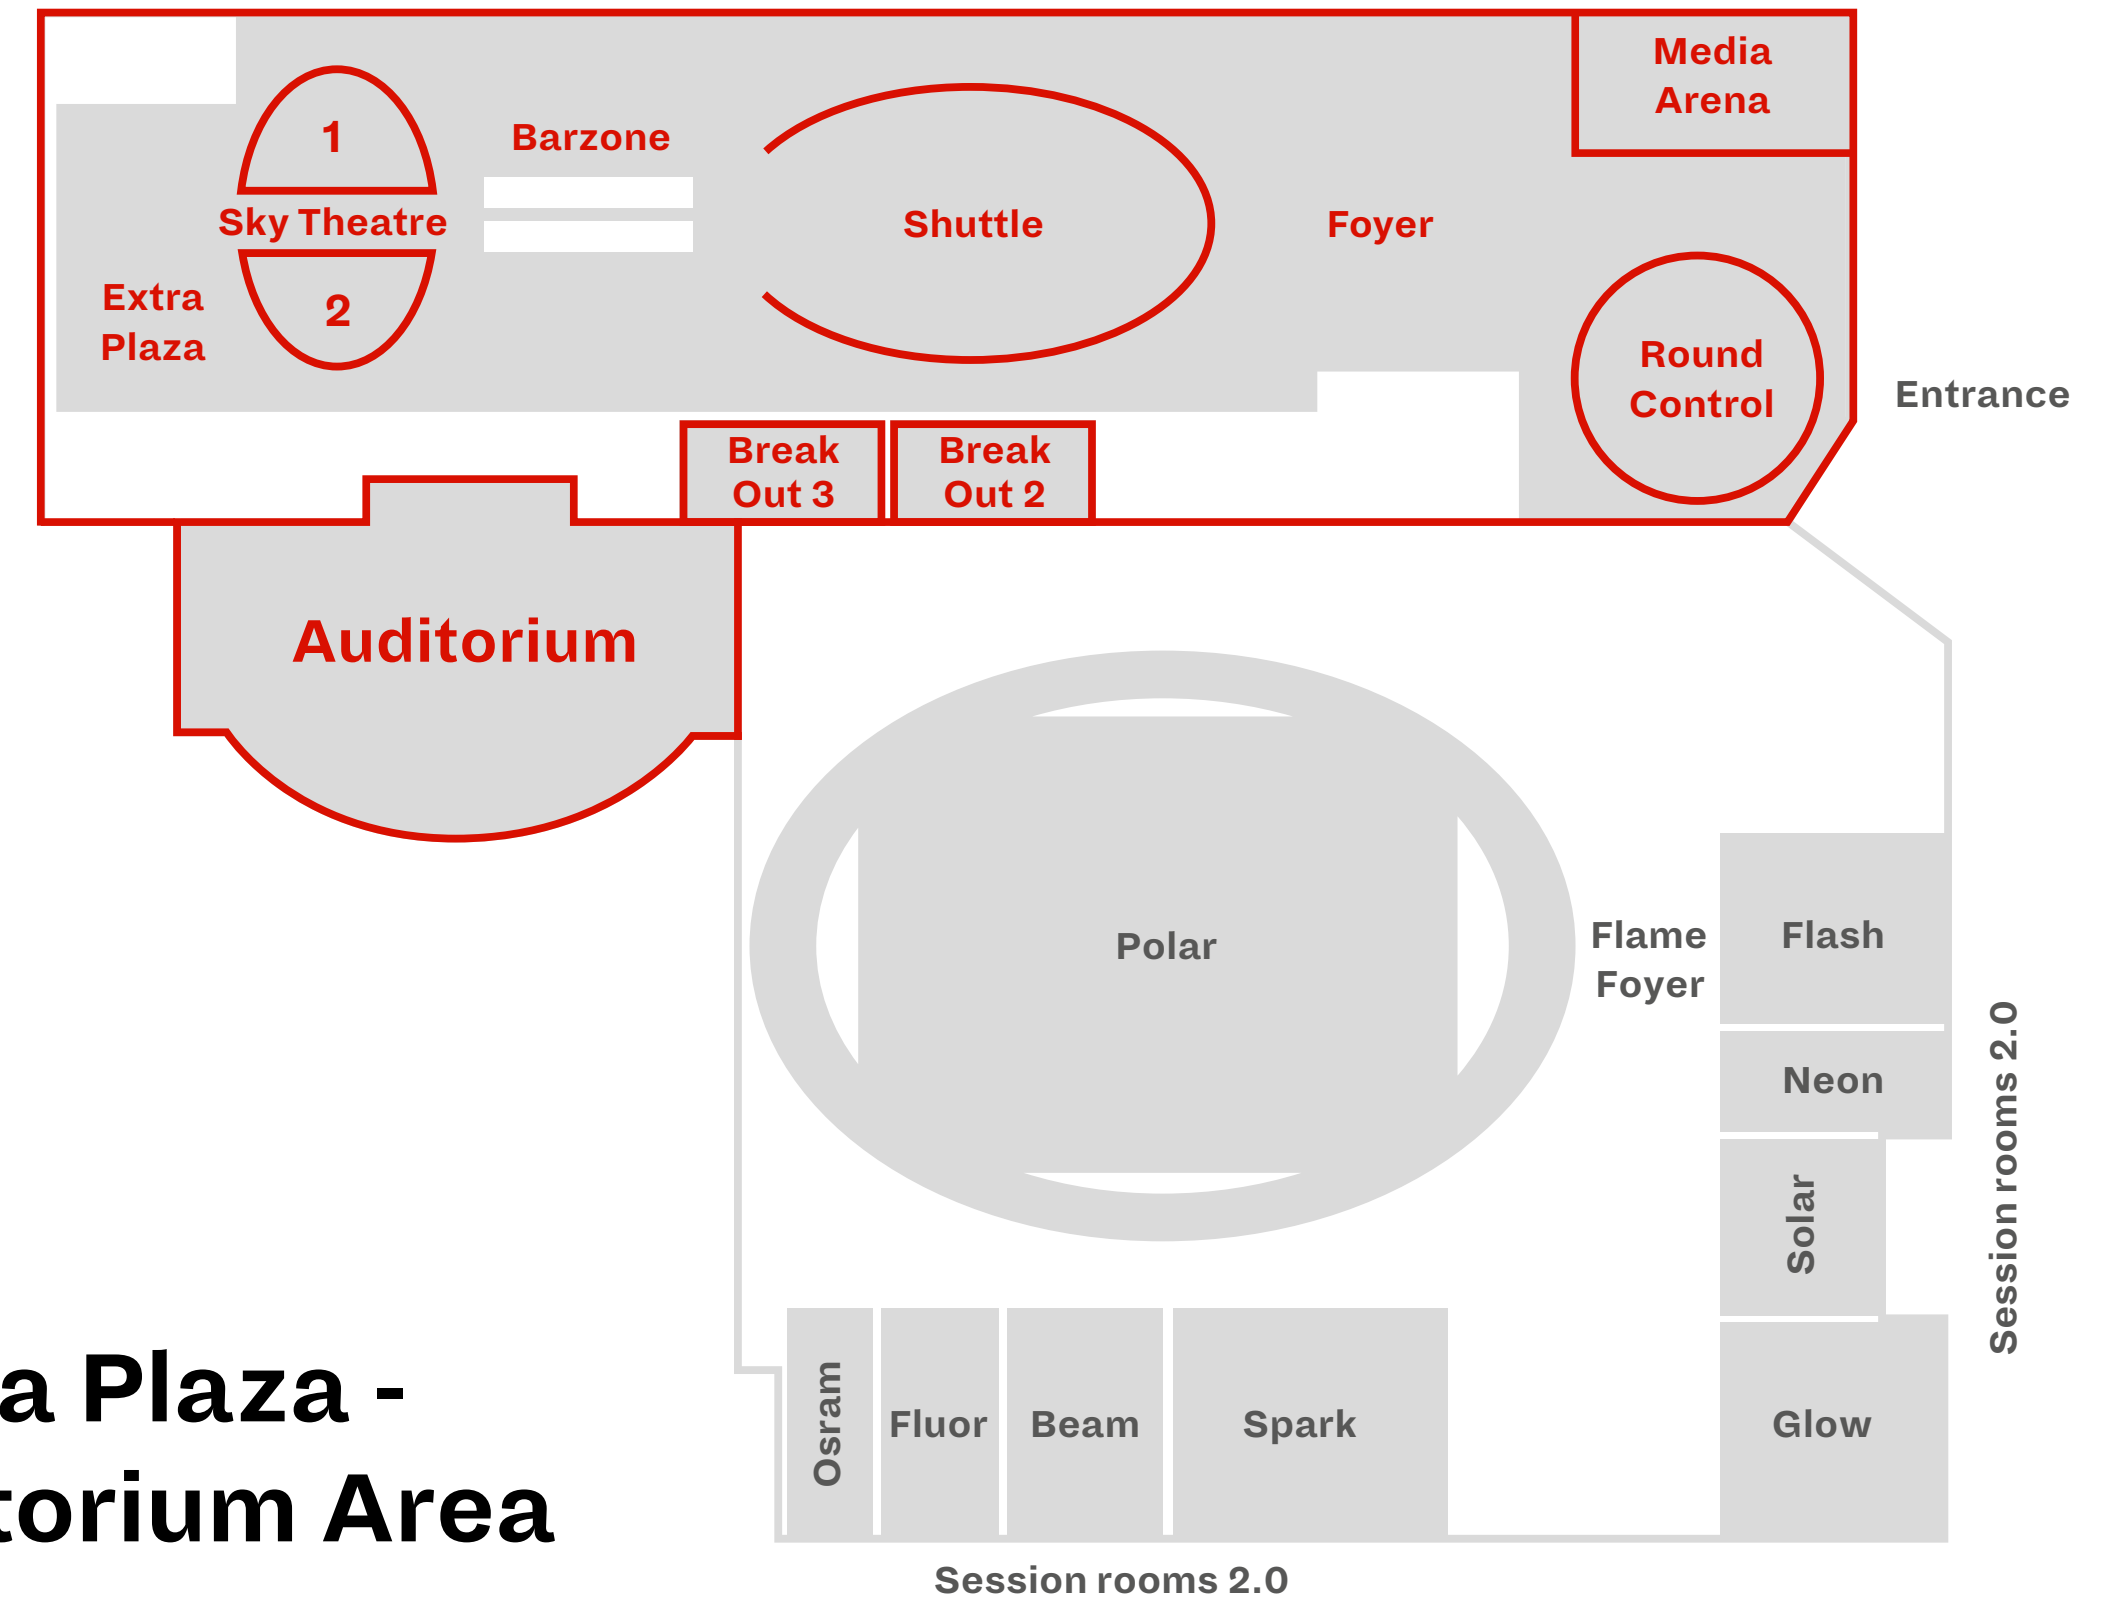

Auditorium

Auditorium

Unique and inspiring conference centre

Capacity and layouts per room

| Room | Max. persons | Boardroom | Cabaret 1:5 | Theatre |
|-----------------|--------------|---|---|---|
| | |  |  |  |
| Auditorium* | 200 | | | 200 |
| Breakout Room 2 | 48 | 24 | 30 | 48 |
| Breakout Room 3 | 48 | 24 | 30 | 48 |
| Media Arena* | 55 | | | 55 |
| Skytheatre 1* | 26 | | | 26 |
| Skytheatre 2* | 26 | | | 26 |
| Shuttle* | 24 | | | |
| Round Control* | 25 | | | |

Sustainable and smart →

Safe →

Auditorium

★★★★★ 9/10

Very quickly arranged. Professional approach.
Lilianne van der Velde, NVZ

[View all reviews →](#)

Facts & Figures

- A unique plenary hall and ten session rooms
- Foyer: excellent for networking, catering and exhibitions
- All rooms are situated close together
- Capacity from 2 up to 200 guests
- One account manager in the preliminary stage
- Easy plug & play technology
- Personal digital branding
- Excellent catering, fresh, healthy, and sustainable
- 4.300 parking spots
- Nearby Utrecht Central Station and 30 minutes away from Schiphol Airport
- 100 years of expertise